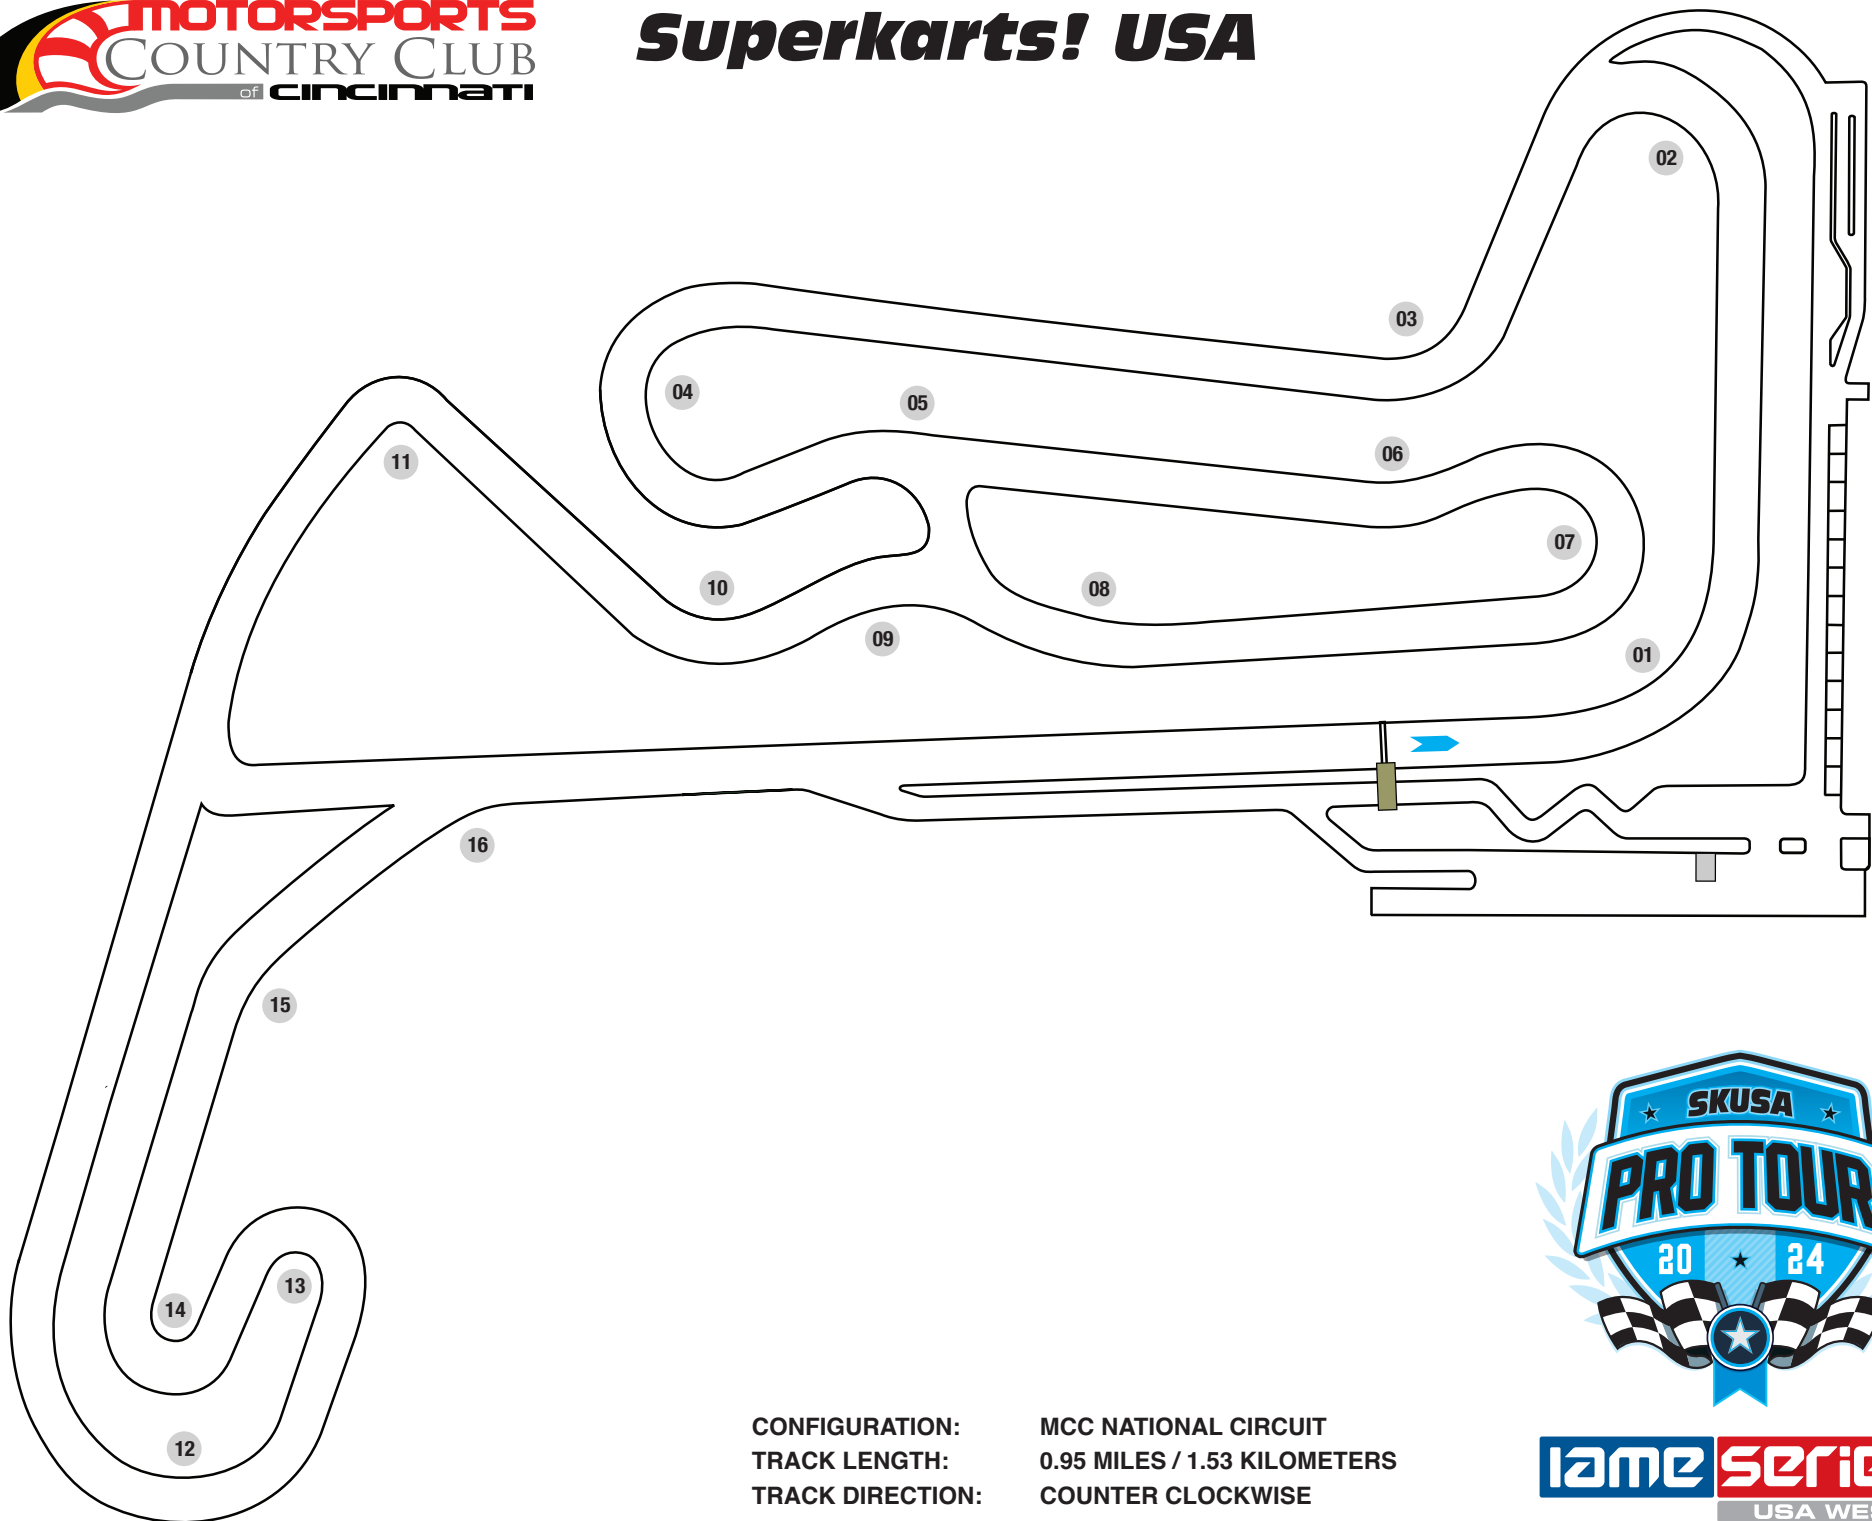

Superkarts! USA

CONFIGURATION:
TRACK LENGTH:
TRACK DIRECTION:

MCC NATIONAL CIRCUIT
0.95 MILES / 1.53 KILOMETERS
COUNTER CLOCKWISE